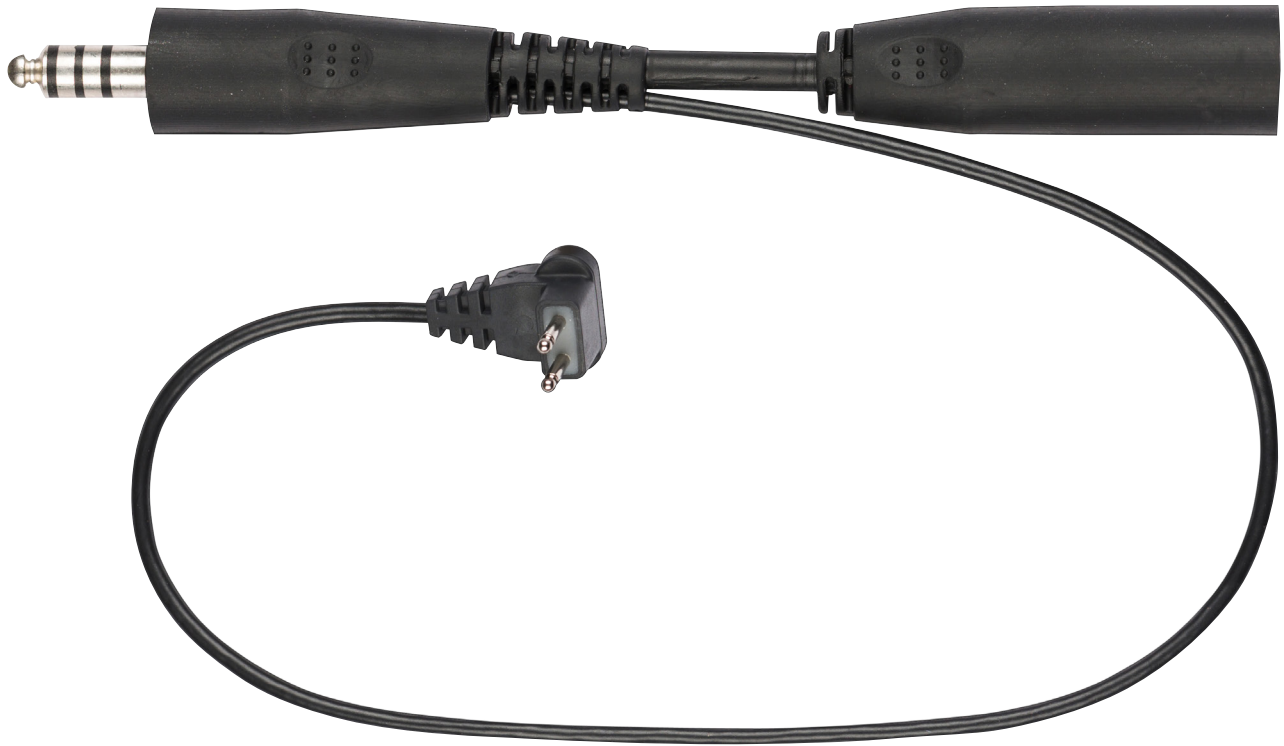

# GAS MASK ADAPTER

### GAS MASK ADAPTER

The Gas Mask Adapter (GMA) was developed due to increasing amounts of gas deployment in the field, and provides an economical and user-friendly solution to gas mask connectivity. The GMA easily attaches to existing communications systems for a quality, yet economical, gas mask communications system. Can be retrofit to headsets other than TCI brands. Available in Black.

### FEATURES

- An economical and easily operated solution
- Easily connects to existing communications systems; eliminates need to send PTTs to factory for rework with a gas mask port
- Available in Black